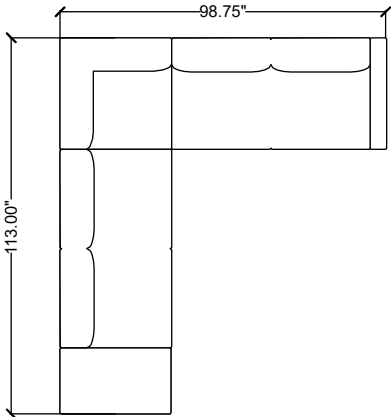

stylex

METRUM 02

Materials priced in Grade B Fabric. This specification is for budget purposes and reflects list pricing.

stylex

METRUM 02

#	Qty	Part Number	Description	List	Ext. List
Metrum 02					
1	2	MT12	Low-Back Double	\$4,086.00	\$8,172.00
2	1	MT14	Low-Back Corner	\$3,266.00	\$3,266.00
3	1	MT44	Standard Arm	\$586.00	\$586.00
4	1	MT56SW83	Half End Table, Natural Maple	\$923.00	\$923.00
				Total Metrum 02	\$12,947.00