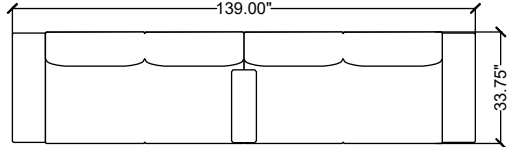

stylex

METRUM 03

Materials priced in Grade B Fabric. This specification is for budget purposes and reflects list pricing.

stylex

METRUM 03

#	Qty	Part Number	Description	List	Ext. List
Metrum 03					
1	2	MT12	Low-Back Double	\$4,086.00	\$8,172.00
2	1	MT42SW83	Bookshelf Arm, Natural Maple	\$2,304.00	\$2,304.00
3	1	MT42SW83	Bookshelf Arm, Natural Maple	\$2,304.00	\$2,304.00
4	1	MT45SW83	Mid Arm Wood, Natural Maple	\$923.00	\$923.00
				Total Metrum 03	\$13,703.00