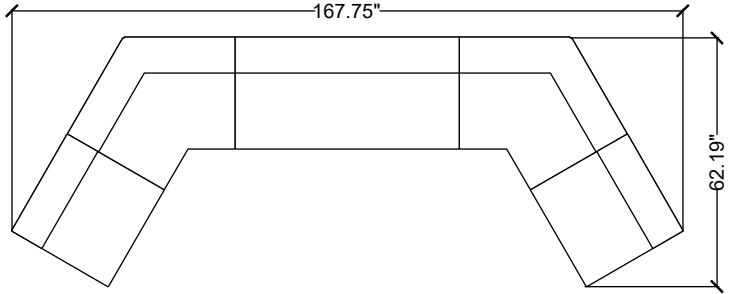

stylex

SHARE 05

Materials priced in Grade B Fabric. This specification is for budget purposes and reflects list pricing.

stylex

SHARE 05

#	Qty	Part Number	Description	List	Ext. List
Share 05					
1	2	SH7118	Single Seater Banquette Chair - Task Height - Standard Upholstery with NWL stitch	\$2,733.00	\$5,466.00
2	1	SH7128	Two Seater Banquette Chair - Task Height - Standard Upholstery with NWL stitch	\$4,712.00	\$4,712.00
3	2	SH7248	120 Degree Banquette Corner Chair - Task Height - Standard Upholstery with NWL stitch	\$4,598.00	\$9,196.00
				Total Share 05	\$19,374.00