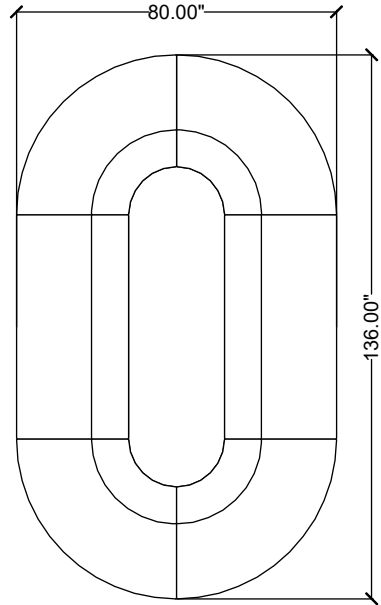

# stylex

SHARE 06

Materials priced in Grade B Fabric. This specification is for budget purposes and reflects list pricing.

## SHARE 06

#	Qty	Part Number	Description	List	Ext. List
<b>Share 06</b>					
1	2	SH1126	Two Seater Chair - Lounge Height - Standard Upholstery with NWL stitch	\$4,089.00	\$8,178.00
2	4	SH1576	90 Degree Outside Curved Chair - Lounge Height - Standard Upholstery with NWL stitch	\$3,518.00	<u>\$14,072.00</u>
<b>Total Share 06</b>				<b>\$22,250.00</b>	