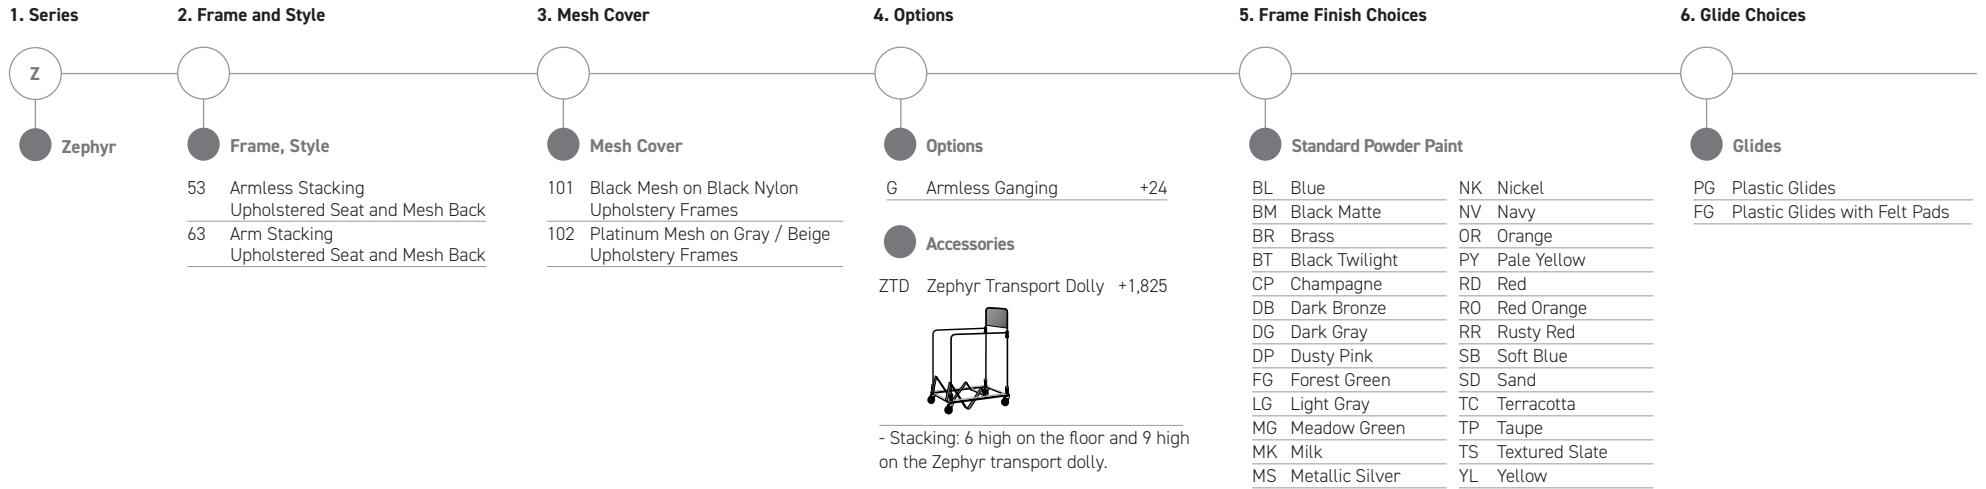

Series	Frame	Style	Frame Finish	C.O.M.	C.O.L.	Fabric Upholstery Grades										Leather Upholstery Grades		
					Ydg.	Sq.Ft.	A	B	C	D	E	F	G	H	I	J	W	X	Y
	Z	5	3	Standard Powder	0.72	7	779	800	826	849	869	896	921	949	981	1,015	955	980	1,084
				Chrome	0.72	7	874	897	923	945	969	996	1,018	1,049	1,080	1,112	1,052	1,078	1,182
	Z	6	3	Standard Powder	0.72	7	847	868	894	916	940	967	989	1,020	1,050	1,084	1,024	1,049	1,152
				Chrome	0.72	7	946	970	996	1,017	1,042	1,066	1,090	1,120	1,151	1,186	1,125	1,149	1,252

To Order Follow Steps 1-6

Stylex will not warrant painted frames against damage caused by stacking.

CH Bright Chrome

Finish advisory for stacking: Stylex recommends chrome frames for any Zephyr stacking application requiring dollies. We will not warrant powder coated Zephyr frames used on dollies against damage to the finish.

- Stacking: 6 high on the floor and 9 high on the Zephyr transport dolly.