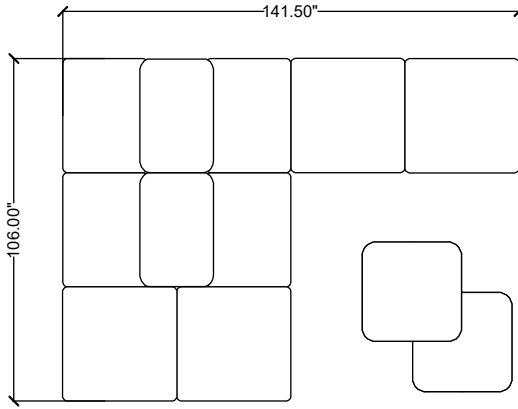

stylex

YOOM 12

Materials priced in Grade B Fabric. This specification is for budget purposes and reflects list pricing.

stylex

YOOM 12

#	Qty	Part Number	Description	List	Ext. List
Yoom 12					
1	1	TR303014O	30Lx30Wx14H, Open Base	\$1,513.00	\$1,513.00
2	1	TR303016O	30Lx30Wx16H, Open Base	\$1,518.00	\$1,518.00
3	4	YM912	BOXED - SEAT FULL SINGLE	\$2,162.00	\$8,648.00
4	2	YM936	BOXED - BACK TO BACK	\$1,520.00	\$3,040.00
5	4	YM911	BOXED - SEAT SINGLE	\$1,788.00	\$7,152.00
				Total Yoom 12	\$21,871.00