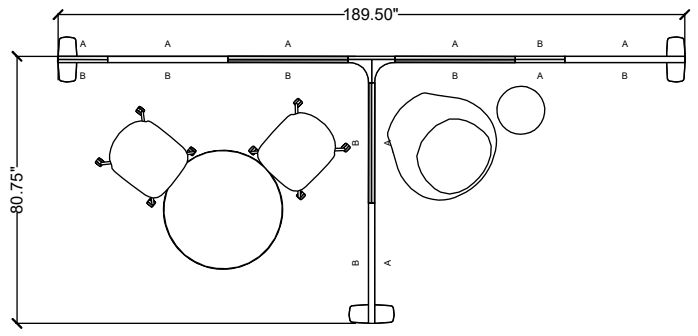

stylex

STILL 04

Materials priced in Grade B Fabric. This specification is for budget purposes and reflects list pricing.

stylex

STILL 04

#	Qty	Part Number	Description	List	Ext. List
Still 04					
1	1	CV372	Cove High Back, Four Blade	\$2,958.00	\$2,958.00
2	1	OBRD36000ST1	Round 36"	\$1,706.00	\$1,706.00
3	1	UM83	Umo Side Table, Maple	\$1,455.00	\$1,455.00
4	3	STU01H70W36	Upholstered Screen, Height 70" Width 36"	\$1,898.00	\$5,694.00
5	2	STU02H70W15	Upholstered Transition, Radius, Height 70" Width 15"	\$1,227.00	\$2,454.00
6	1	STU22H70	3 Way T Corner, Height 70"	\$1,691.00	\$1,691.00
7	1	STW01H59W36	Wood Screen, Height 59" Width 36"	\$2,685.00	\$2,685.00
8	1	STW01H70W36	Wood Screen, Height 70" Width 36"	\$3,015.00	\$3,015.00
9	1	STW01H70W36	Wood Screen, Height 70" Width 36"	\$3,015.00	\$3,015.00
10	3	STB01	Small Base	\$117.00	\$351.00
11	2	VR31140	Four-Blade Aluminum Base, Non-swivel, Armless, Fully Upholstered	\$1,122.00	\$2,244.00
				Total Still 04	\$27,268.00