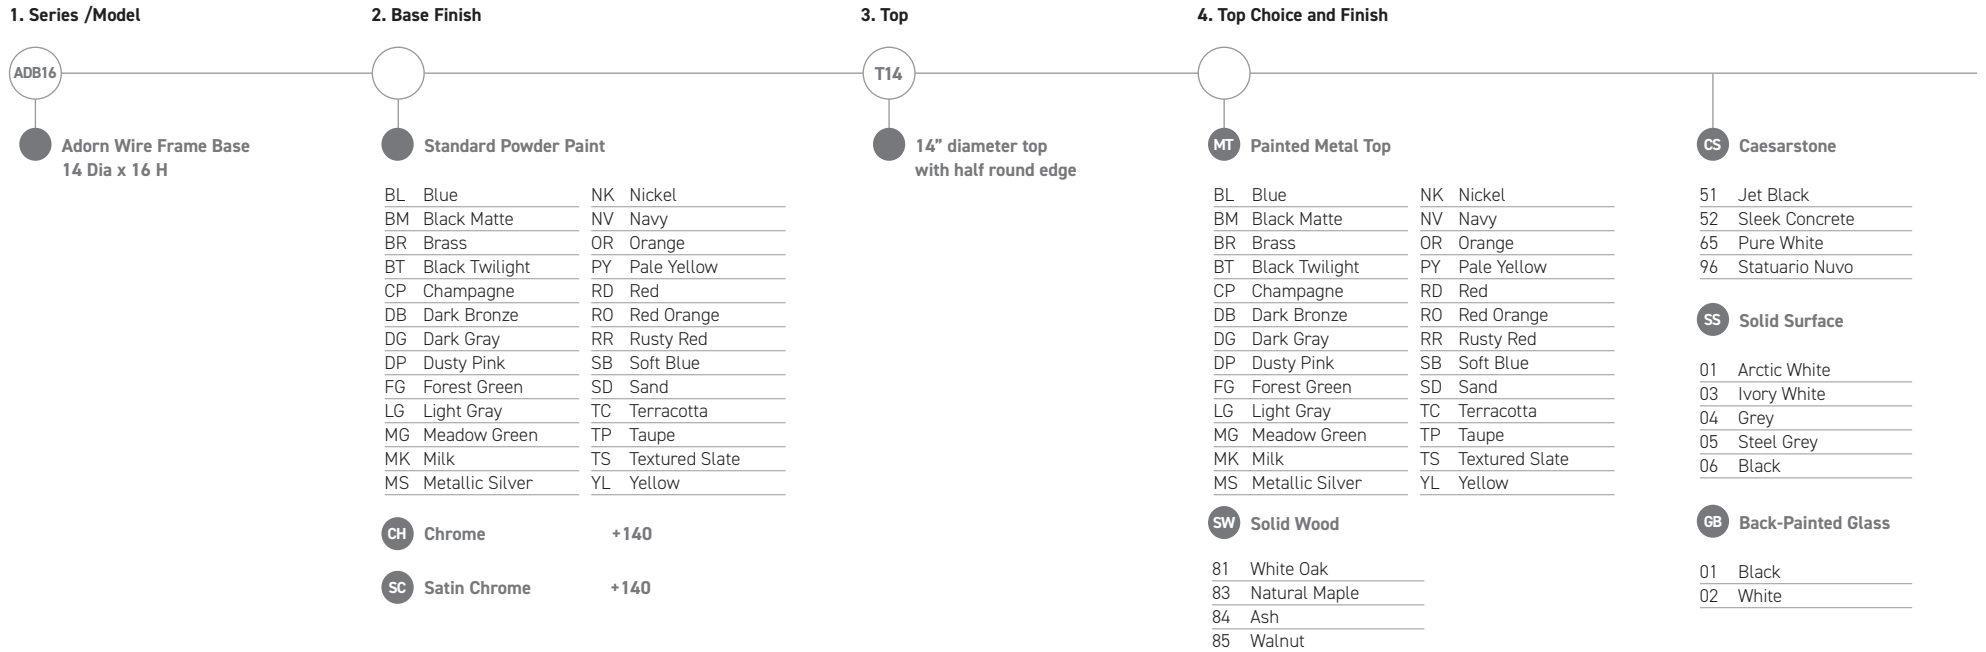

Wire Frame Base Finishes

Series	Base	Top	Surface	Top Description	Top Finish	Powder Paint
AD	B16	T14	MT	Metal	Powder Coat	630
					81 White Oak	1,047
					83 Natural Maple	972
					84 Ash	972
AD	B16	T14	SW	Solid Wood	85 Walnut	1,166
					51 Jet Black	1,419
					52 Sleek Concrete	1,419
					65 Pure White	2,208
AD	B16	T14	CS	Caesarstone	96 Statuario Nuvo	2,487
					01 Arctic White	1,329
					03 Ivory White	1,329
					04 Grey	1,403
AD	B16	T14	SS	Solid Surface	05 Steel Grey	1,403
					06 Black	1,403
					01 Black	933
					02 White	933

To Order Follow Steps 1-4