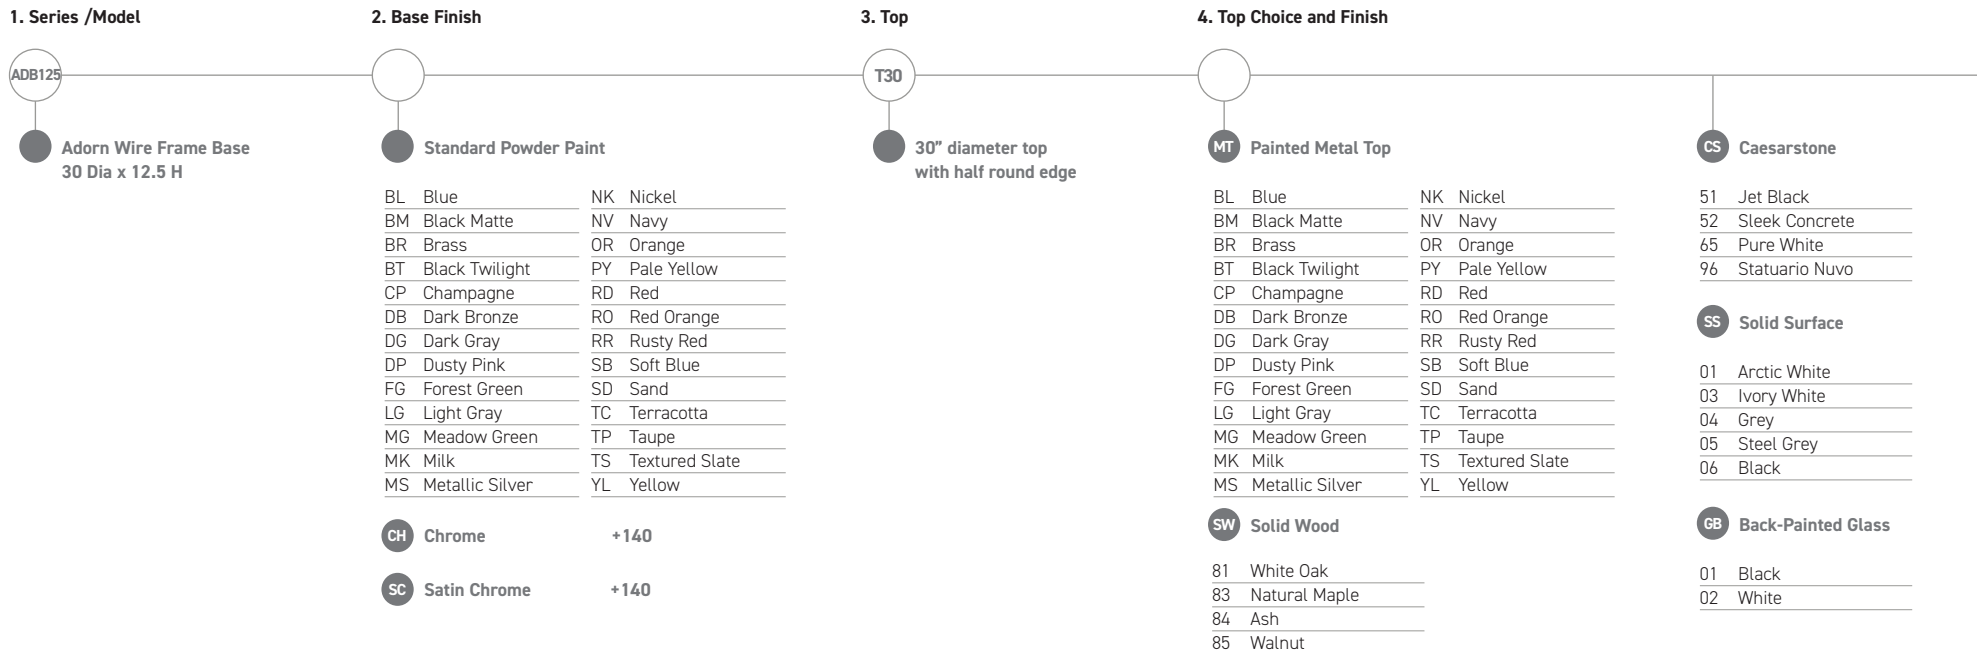

To Order Follow Steps 1-4

Wire Frame Base Finishes

	Series	Base	Top	Surface	Top Description	Top Finish	Powder Paint
Small Coffee Table 20" Dia x 10" H	AD	B10	T20	MT	Metal	Powder Coat	693
	AD	B10	T20	SW	Solid Wood	81 White Oak	1,450
						83 Natural Maple	1,301
						84 Ash	1,301
						85 Walnut	1,600
	AD	B10	T20	CS	Caesarstone	51 Jet Black	2,620
						52 Sleek Concrete	2,620
						65 Pure White	2,779
						96 Statuario Nuvo	3,348
	AD	B10	T20	SS	Solid Surface	01 Arctic White	1,615
						03 Ivory White	1,615
						04 Grey	1,651
						05 Steel Grey	1,651
						06 Black	1,651
						02 White	1,259
	AD	B10	T20	GB	Back-Painted Glass	01 Black	1,259
						02 White	1,259

To Order Follow Steps 1-4

Wire Frame Base Finishes

	Series	Base	Top	Surface	Top Description	Top Finish	Powder Paint
Medium Coffee Table 30" Dia x 12.5" H	AD	B125	T30	MT	Metal	Powder Coat	856
	AD	B125	T30	SW	Solid Wood	81 White Oak	2,018
						83 Natural Maple	1,734
						84 Ash	1,734
						85 Walnut	2,512
	AD	B125	T30	CS	Caesarstone	51 Jet Black	4,282
						52 Sleek Concrete	4,282
						65 Pure White	4,707
						96 Statuario Nuvo	5,919
	AD	B125	T30	SS	Solid Surface	01 Arctic White	2,707
						03 Ivory White	2,707
						04 Grey	3,627
						05 Steel Grey	3,627
						06 Black	3,627
						AD	B125
	02 White	1,959					

To Order Follow Steps 1-4

Wire Frame Base Finishes

Large Coffee Table
36 Dia x 15 H

Series	Base	Top	Surface	Top Description	Top Finish	Powder Paint
AD	B15	T36	MT	Metal	Powder Coat	971
					81 White Oak	2,616
					83 Natural Maple	2,257
					84 Ash	2,257
AD	B15	T36	CS	Caesarstone	85 Walnut	3,394
					51 Jet Black	5,277
					52 Sleek Concrete	5,277
					65 Pure White	5,919
AD	B15	T36	SS	Solid Surface	96 Statuario Nuvo	7,909
					01 Arctic White	3,503
					03 Ivory White	3,503
					04 Grey	4,732
AD	B15	T36	SS	Solid Surface	05 Steel Grey	4,732
					06 Black	4,732
					01 Black	2,532
					02 White	2,532