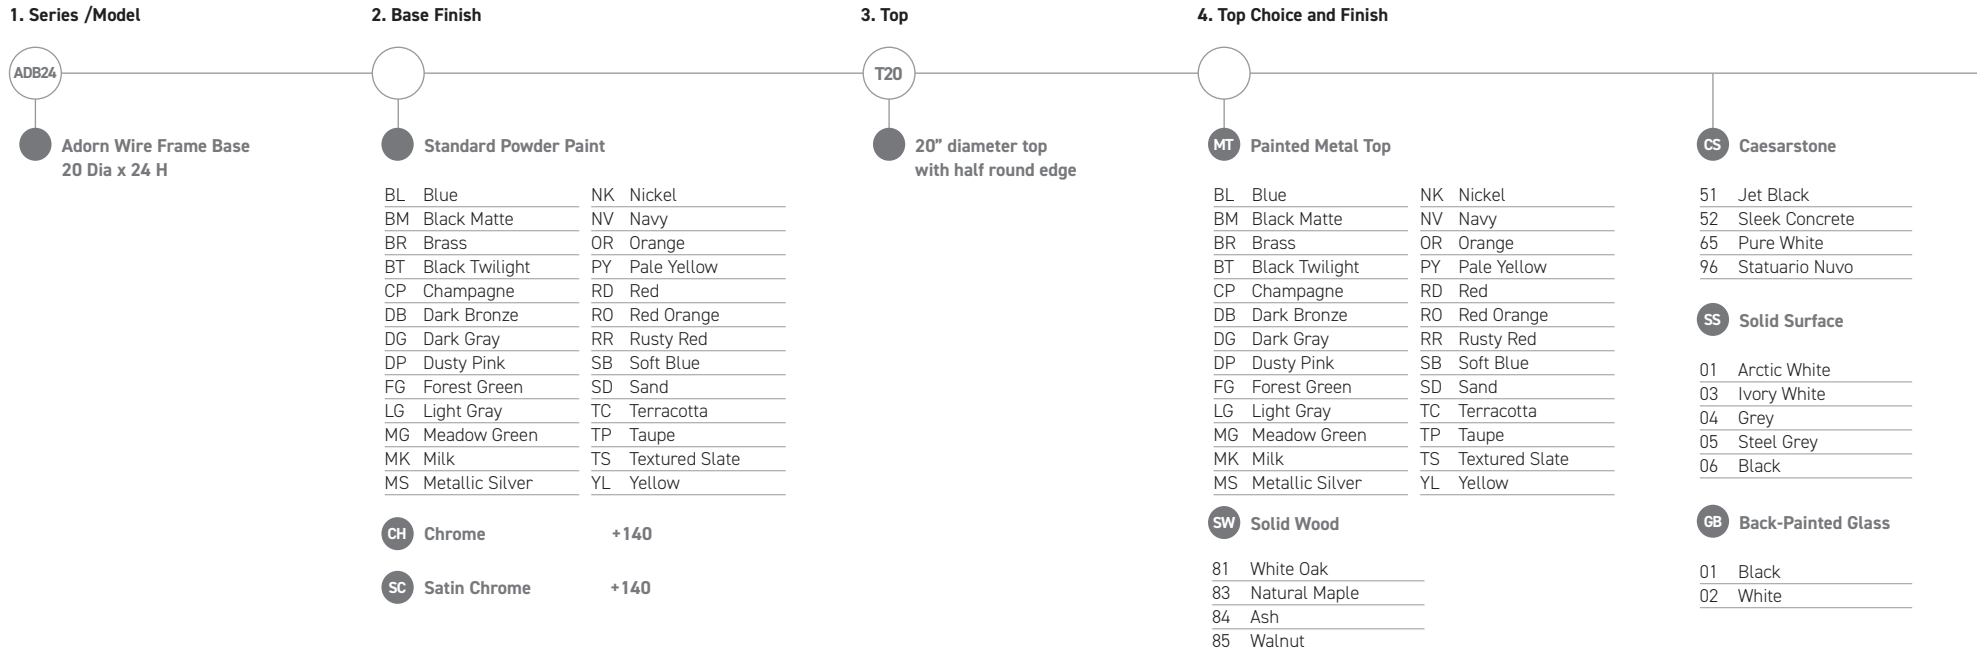

To Order Follow Steps 1-4

Wire Frame Base Finishes

Tall Side Table / Laptop Table
20" Dia x 24" H

Series	Base	Top	Surface	Top Description	Top Finish	Powder Paint	
AD	B24	T20	MT	Metal	Powder Coat	730	
					Solid Wood	81 White Oak	1,465
						83 Natural Maple	1,316
						84 Ash	1,316
AD	B24	T20	CS	Caesarstone	85 Walnut	1,600	
					51 Jet Black	2,644	
					52 Sleek Concrete	2,644	
					65 Pure White	2,862	
AD	B24	T20	SS	Solid Surface	96 Statuario Nuvo	3,432	
					01 Arctic White	1,689	
					03 Ivory White	1,689	
					04 Grey	1,726	
					05 Steel Grey	1,726	
AD	B24	T20	GB	Back-Painted Glass	06 Black	1,726	
					01 Black	1,283	
					02 White	1,283	

To Order Follow Steps 1-4

Wire Frame Base Finishes

	Series	Base	Top	Surface	Top Description	Top Finish	Powder Paint
Small Coffee Table 20" Dia x 10" H	AD	B10	T20	MT	Metal	Powder Coat	693
	AD	B10	T20	SW	Solid Wood	81 White Oak	1,450
						83 Natural Maple	1,301
						84 Ash	1,301
						85 Walnut	1,600
	AD	B10	T20	CS	Caesarstone	51 Jet Black	2,620
						52 Sleek Concrete	2,620
						65 Pure White	2,779
						96 Statuario Nuvo	3,348
	AD	B10	T20	SS	Solid Surface	01 Arctic White	1,615
						03 Ivory White	1,615
						04 Grey	1,651
						05 Steel Grey	1,651
						06 Black	1,651
						02 White	1,259
	AD	B10	T20	GB	Back-Painted Glass	01 Black	1,259
						02 White	1,259