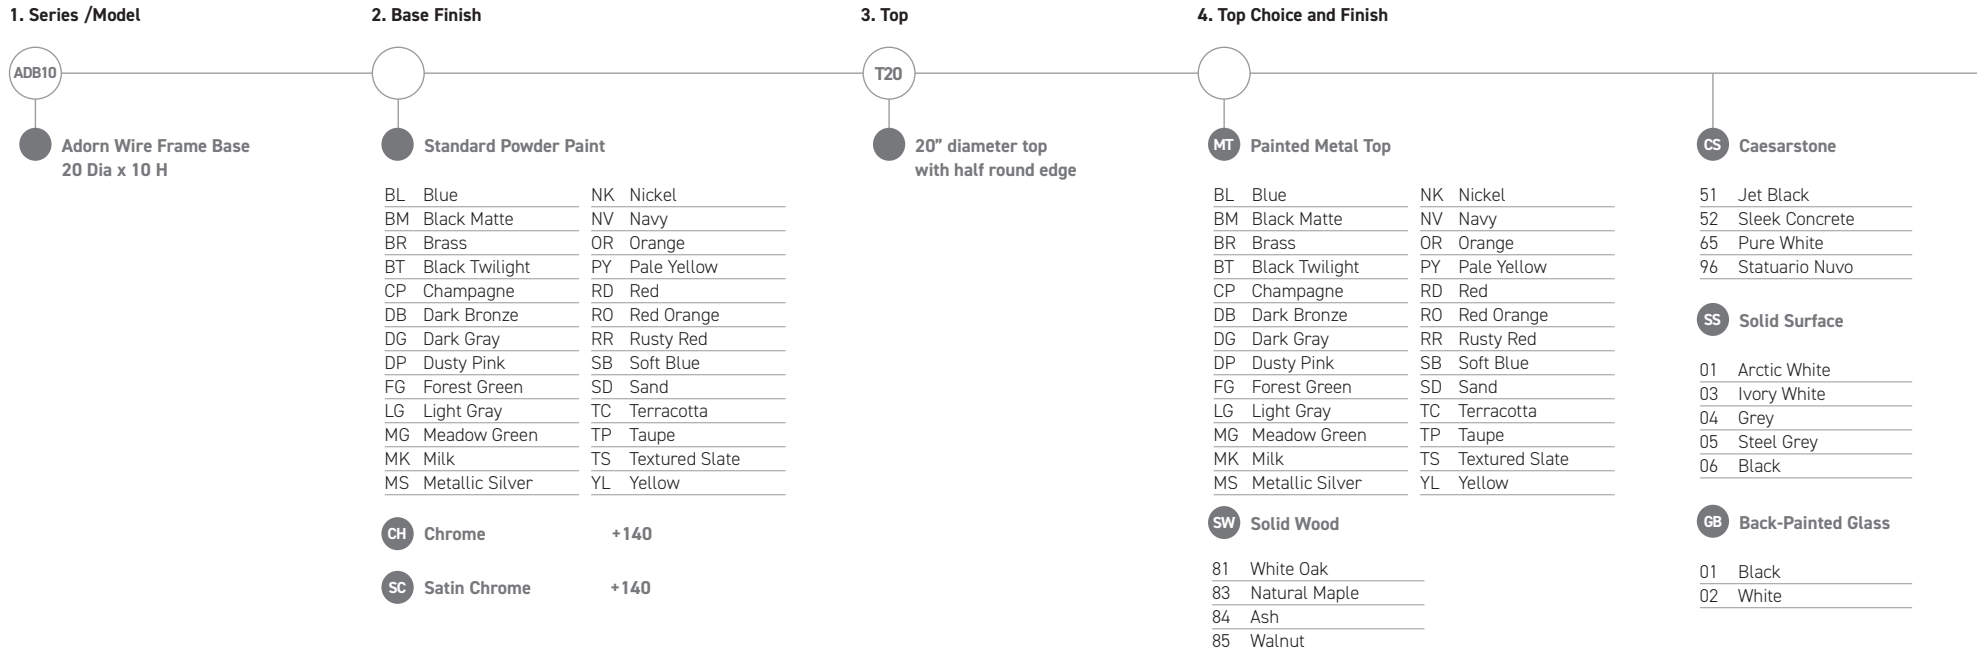

To Order Follow Steps 1-4

Wire Frame Base Finishes

Tall Side Table / Laptop Table
20" Dia x 24" H

Series	Base	Top	Surface	Top Description	Top Finish	Powder Paint	
AD	B24	T20	MT	Metal	Powder Coat	730	
					Solid Wood	81 White Oak	1,465
						83 Natural Maple	1,316
						84 Ash	1,316
AD	B24	T20	CS	Caesarstone	85 Walnut	1,600	
					51 Jet Black	2,644	
					52 Sleek Concrete	2,644	
					65 Pure White	2,862	
AD	B24	T20	SS	Solid Surface	96 Statuario Nuvo	3,432	
					01 Arctic White	1,689	
					03 Ivory White	1,689	
					04 Grey	1,726	
					05 Steel Grey	1,726	
AD	B24	T20	GB	Back-Painted Glass	06 Black	1,726	
					01 Black	1,283	
					02 White	1,283	

To Order Follow Steps 1-4

Wire Frame Base Finishes

	Series	Base	Top	Surface	Top Description	Top Finish	Powder Paint
Small Coffee Table 20" Dia x 10" H	AD	B10	T20	MT	Metal	Powder Coat	693
	AD	B10	T20	SW	Solid Wood	81 White Oak	1,450
						83 Natural Maple	1,301
						84 Ash	1,301
						85 Walnut	1,600
	AD	B10	T20	CS	Caesarstone	51 Jet Black	2,620
						52 Sleek Concrete	2,620
						65 Pure White	2,779
						96 Statuario Nuvo	3,348
	AD	B10	T20	SS	Solid Surface	01 Arctic White	1,615
						03 Ivory White	1,615
						04 Grey	1,651
						05 Steel Grey	1,651
						06 Black	1,651
						02 White	1,259
	AD	B10	T20	GB	Back-Painted Glass	01 Black	1,259
						02 White	1,259

To Order Follow Steps 1-4

Wire Frame Base Finishes

	Series	Base	Top	Surface	Top Description	Top Finish	Powder Paint
Medium Coffee Table 30" Dia x 12.5" H	AD	B125	T30	MT	Metal	Powder Coat	856
	AD	B125	T30	SW	Solid Wood	81 White Oak	2,018
						83 Natural Maple	1,734
						84 Ash	1,734
						85 Walnut	2,512
	AD	B125	T30	CS	Caesarstone	51 Jet Black	4,282
						52 Sleek Concrete	4,282
						65 Pure White	4,707
						96 Statuario Nuvo	5,919
	AD	B125	T30	SS	Solid Surface	01 Arctic White	2,707
						03 Ivory White	2,707
						04 Grey	3,627
						05 Steel Grey	3,627
						06 Black	3,627
						AD	B125
	02 White	1,959					